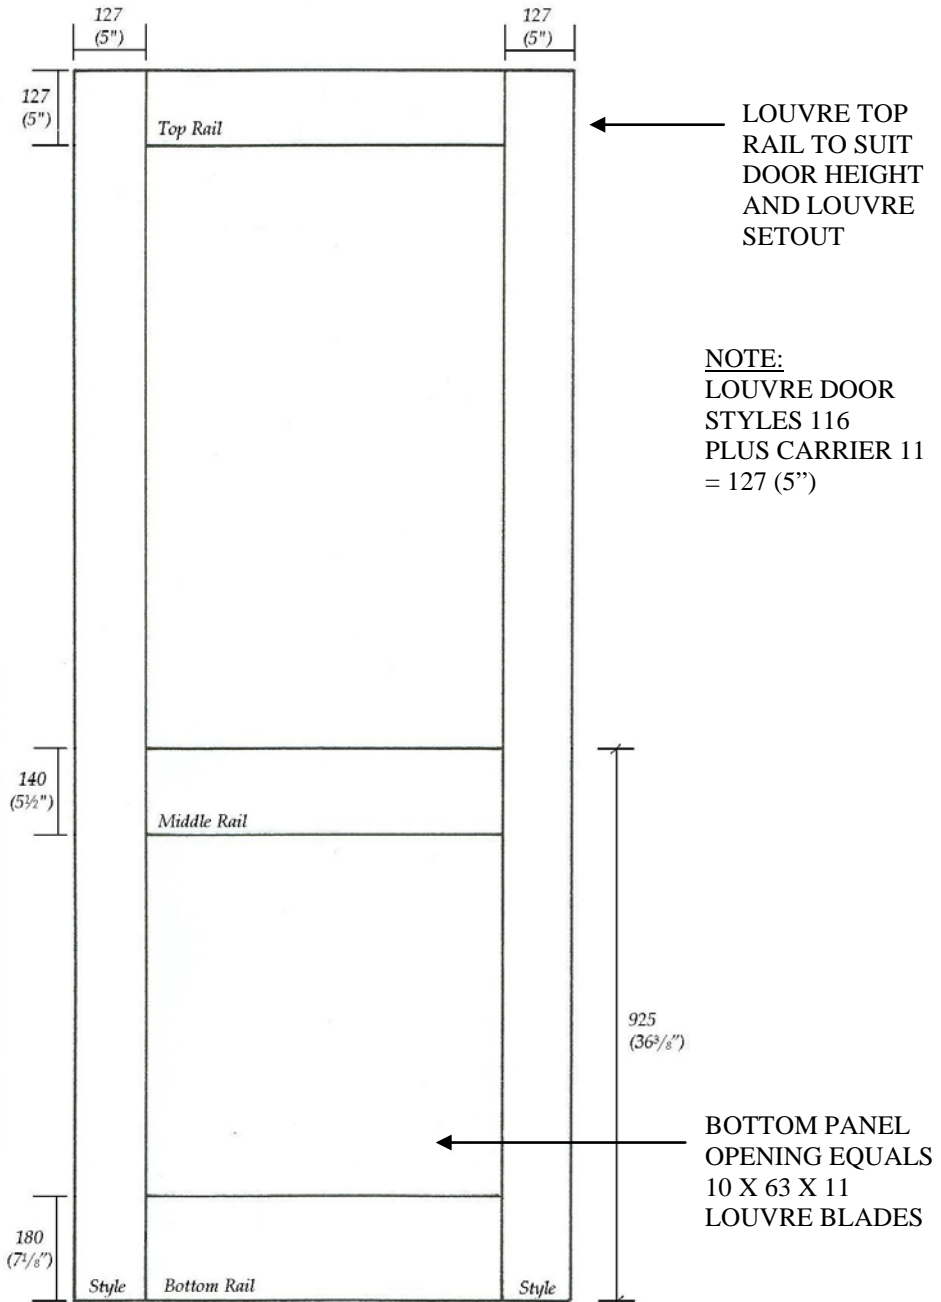

MJN McNAUGHTON

TWO PANEL DOOR

DOOR SIZE SHOWN 2032 X 813
(80" X 32")

Note: For taller doors the middle rail stays in the same position

M.J.N McNAUGHTON LTD[©]

42 Frost Road, Mt Roskill, Auckland, New Zealand
 PO Box 27061, Mt Roskill, Auckland, New Zealand